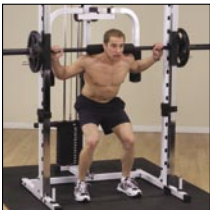

PSM1442XS

Powerline Smith Machine System

Incline Press

Pec Fly

Squat

Lat Pull-down

Includes:

PLA144X

Powerline Lat Row Station

PPA13X

Powerline Pec Attachment

GPCA1

Preacher Curl Bench

GLDA1

Leg Developer
Station: 4 Roller

PFID130X

Powerline Flat/Incline/
Decline Bench

SP150

150 lb. Selectorized
Weight Stack Upgrade

PSM1442XS

Powerline Smith Machine System

Uses four 2"x2" 12-gauge steel pillars to support and guide the patented Super-Glide carriage during your most vigorous sets. 14 lockout positions and adjustable safeties assure the lifter ultimate safety while striving for greater muscle gains. PowerLine has taken the best equipment out of the health club and engineered it to their own uncompromising standards. Best of all, we made it affordable!

Dimensions: 85"H x 45"L x 76"W

Special Features

- 10-year Powerline warranty
- Heavy duty steel construction with heavy gauge reinforcement plates and hardware
- 14 lockout points spaced 4½" apart for user safety
- Heavy duty adjustable safeties
- Heavy gauge diamond plate foot plate
- Super-glide nylon bushings for frictionless movement