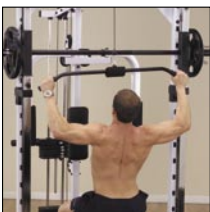

PSM1442XS

Powerline Smith Machine System

Incline Press

Pec Fly

Squat

Lat Pull-down

Includes:

PLA144X

Powerline Lat Row Station

PPA13X

Powerline Pec Attachment

GPCA1

Preacher Curl Bench

GLDA1

Leg Developer
Station: 4 Roller

PFID130X

Powerline Flat/Incline/
Decline Bench

SP150

150 lb. Selectorized
Weight Stack Upgrade

PSM1442XS

Powerline Smith Machine System

Uses four 2"x2" 12-gauge steel pillars to support and guide the patented Super-Glide carriage during your most vigorous sets. 14 lockout positions and adjustable safeties assure the lifter ultimate safety while striving for greater muscle gains. PowerLine has taken the best equipment out of the health club and engineered it to their own uncompromising standards. Best of all, we made it affordable!

Dimensions: 85"H x 45"L x 76"W

Special Features

- 10-year Powerline warranty
- Heavy duty steel construction with heavy gauge reinforcement plates and hardware
- 14 lockout points spaced 4½" apart for user safety
- Heavy duty adjustable safeties
- Heavy gauge diamond plate foot plate
- Super-glide nylon bushings for frictionless movement